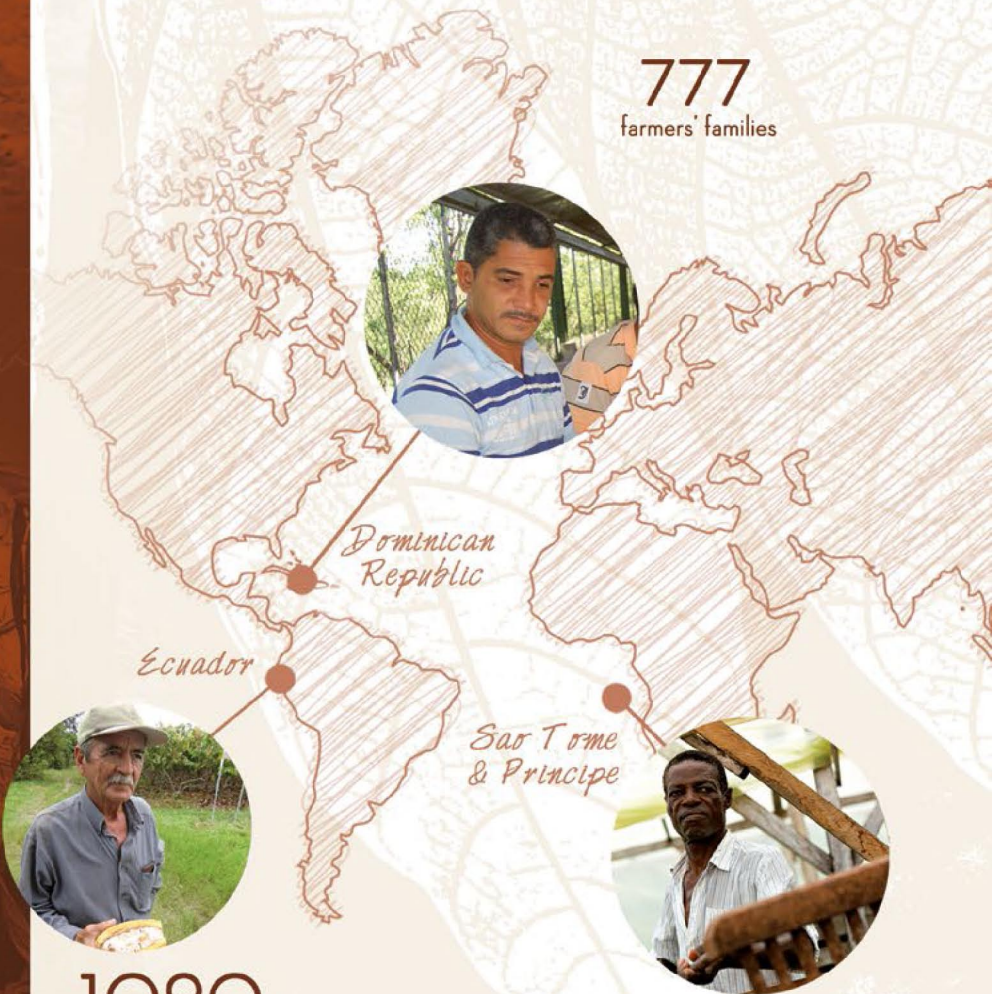

### FOREVER !

A family company created in 1993

A strong belief

Committed at the source

Allow to the actors

A guarantee of excellence and consistency

by André Deberdt, a pioneer in organic, fair and sustainable trade.

in organic farming.

Kaoka's primary endeavour is to produce the best cocoa.

of the program that they can live from their work.

of our chocolates' quality.

COMMITTED  
IN 3 ORIGINS  
WITH NEARLY  
4000 FARMERS'  
FAMILIES

777  
farmers' families

1090  
farmers' families

2051  
farmers' families

## FINEST ORGANIC FAIR TRADE CHOCOLATE

777  
farmers families

KAOKA carries out an **UNIQUE APPROACH** and enters into a close partnership with almost **4000** cocoa farmers families.

THANKS TO THIS ACTIVE PRESENCE in Ecuador, in Sao Tome & Principe and in Dominican Republic, KAOKA produce a very high quality cocoa liquor to offer you exceptional chocolates.